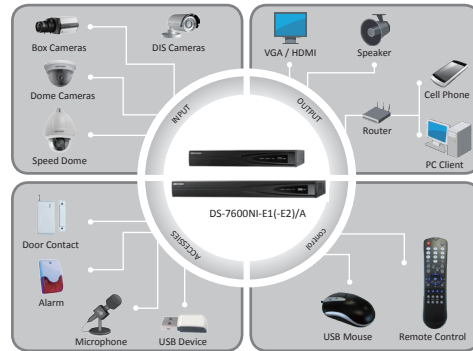

www.maximaseguridad.ec

NVR 8 CANALES HIKVISION DS-7608NI-E1

Tarqui 19-25 entre Eugenio Espejo y Coronel Harris
593 7 2835 248
info@maximaseguridad.ec

DS-7604/08/16NI-E1(-E2)/A Embedded NVR

Key features

- Third-party network cameras supported
- Up to 5 Megapixels resolution recording
- HDMI and VGA output at up to 1920×1080P resolution
- 4/8/16-ch network cameras can be connected with 25M/50M/100M incoming bandwidth
- Up to 2 SATA interfaces
- Support network detection, including network delay, packet loss, etc.

Rear Panel

1. Power Supply
2. Audio In
3. HDMI Interface
4. LAN Network Interface
5. Audio Out
6. VGA Interface
7. USB Interface
8. Ground
9. Power Switch
10. Alarm I/O

Available models

- DS-7604NI-E1/A
- DS-7608NI-E1/A
- DS-7616NI-E1/A
- DS-7608NI-E2/A
- DS-7616NI-E2/A