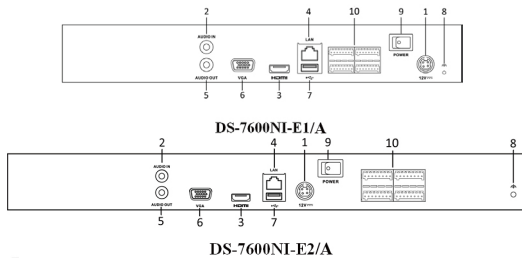

Rear Panel

1. Power Supply
2. Audio In
3. HDMI Interface
4. LAN Network Interface
5. Audio Out
6. VGA Interface
7. USB Interface
8. Ground
9. Power Switch
10. Alarm I/O

Available models

- DS-7604NI-E1/A
- DS-7608NI-E1/A
- DS-7616NI-E1/A
- DS-7608NI-E2/A
- DS-7616NI-E2/A

	DS-7604NI-E1/A	DS-7608NI-E1/A	DS-7616NI-E1/A	DS-7608NI-E2/A	DS-7616NI-E2/A
Video/Audio input					
IP video input	4-ch	8-ch	16-ch	8-ch	16-ch
Two-way audio input	1-ch, RCA (2.0 Vp-p, 1KΩ)				
Network					
Incoming bandwidth	25Mbps	50Mbps	100Mbps	50Mbps	100Mbps
Outgoing bandwidth	80Mbps				
Remote connection	128				
Video/Audio output					
Recording resolution	5MP/3MP/1080P/UXGA/720P/VGA/4CIF/DCIF/2CIF/CIF/QCIF				
Frame rate	Main stream: 50 fps (P) / 60 fps (N) Sub-stream: 50 fps (P) / 60 fps (N)				
HDMI/VGA output	1-ch, resolution: 1920 × 1080P /60Hz, 1600 × 1200 /60Hz, 1280 × 1024 /60Hz, 1280 × 720 /60Hz, 1024 × 768 /60Hz				
Audio output	1-ch, RCA (Linear, 1kΩ)				
Decoding					
Live view / Playback resolution	5MP/3MP/1080p/UXGA/720p/VGA/4CIF/DCIF/2CIF/CIF/QCIF				
Capability	4-ch@1080P	8-ch@720P, 6-ch@1080P	16-ch@4CIF, 12-ch@720P, 6-ch@1080P	8-ch@720P, 6-ch@1080P	16-ch@4CIF, 12-ch@720P, 6-ch@1080P
Hard disk					
SATA	1 SATA interface for 1 HDD			2 SATA interface for 2 HDDs	
Capacity	Up to 4TB for each disk				
External interface					
Network interface	1 RJ-45 10/100/1000 Mbps self-adaptive Ethernet interface				
USB interface	1 × USB 2.0 and 1 × USB 3.0				
Alarm in/out	4 / 1				
Others					
Power supply	12V DC				
Consumption(without hard disk)	≤ 10W				
Working temperature	-10 °C ~ +55 °C (+14 °F ~ + 131 °F)				
Working humidity	10 % ~ 90 %				
Chassis	1U chassis			380 chassis	
Dimensions(W × D × H)	315 × 230 × 45 mm (12.4 × 9.0 × 1.8 inch)			380 × 290 × 48mm (15.0 × 11.4 × 1.9 inch)	
Weight(without hard disk)	≤ 1 kg