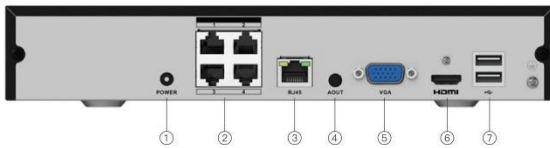

Description

Index	Description	Index	Description
①	POWER	⑤	VGA
②	IEEE802.3af PoE	⑥	HDMI
③	RJ45	⑦	USB
④	Audio Out		

Specifications

Model	JVS-ND7004-PD01
Video & Audio	
IP Camera Input	4CH PoE + 4CH Non-PoE
Audio Input/ Output	1 Channel 3.5mm Jack Output, 8 Channel Audio output through HDMI
Display	
Interface	1 HDMI, 1 VGA
Resolution	HDMI: 3840x2160, 1920x1080, 2560x1440, 1440x900, 1280x1024, 1280x720, 1024x768 VGA: 1920x1080, 1440x900, 1280x1024, 1280x720, 1024x768
Max Decoding	8CH 5.0MP/ 4.0MP/ 1080p/ 960p/ 720p @25fps
Multi-screen Display	Port Binding 1/ 4 Non-port Binding 1/ 4/ 5/ 6/ 7/ 8/ 9
OSD	Camera Name & Time, Recording, Alarm Detecting, Remote connection, Volume, Channel Number
Recording	
Compression	H.265/H.264
Resolution	8CH 5.0MP/ 4.0MP/ 1080p/ 960p/ 720p
Record Mode	Manual, Schedule, Motion Detection
Video Detection & Alarm	
Trigger Events	Recording, Snapshot, PTZ, Voice, E-mail, Client, Buzzer
Video Detection	Motion Detection, No Video Detection
Playback & Backup	
Sync Playback	2CH 5.0MP/ 3CH 4.0MP/ 4CH 3.0MP
Search Mode	Time /Date, Schedule, Motion Detection
Playback Function	Day View, Hour View, Back Step, Rewind, Pause, Play, Fast Forward, Slow, Step, Full Screen, Snap, Sound On/Off, Zoom
Backup Mode	FAT32 USB Device/ Network
Network & Interfaces	
Interface	1 RJ45 Port (10/100/1000Mbps)
PoE Interface	4x Port 100Mbps IEEE802.3af PoE
Network Function	TCP/IP, DHCP, UDP, SMTP, NTP, CloudSEE
Smart Phone	Support iOS, Android App
Interoperability	ONVIF 2.4
Storage	
SATA	1 SATA interface
Capacity	Up to 10TB
USB	2x USB
General	
Power Supply	52V DC
Consumption	≤50W (Without HDD)
Working Temperature	-10°C ~ 55°C
Working Humidity	10% ~ 90%
Dimensions	260x219x45mm
Weight	≤1.05Kg (Without HDD)