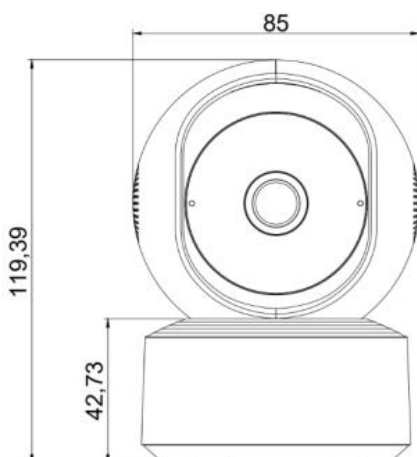

## Key Features

- Resolution 2048x1536.
- With IR LEDs. Monitoring day and night.
- Supports two-way talk
- Wi-Fi (Built-in Antenna)
- PAN and TILT
- Support 128GB SD Card

## Dimension

## Specifications

Model	JVS-H930E
<b>Video</b>	
Image Sensor	1/3" CMOS Sensor
Max Resolution	2048x1536
Effective Pixels	3.0MP
Compression Standard	H.264/ H.265
Framerate	20fps
Bitrate	128Kbps~1024bps
Illumination	0Lux (IR ON)
<b>Lens</b>	
Lens	4mm
Viewing Angle	H:74.1°, V: 40.5°, D: 86.9°
IR Light	4x IR LEDs
IR Distance	Up to 12m.
<b>Function</b>	
Privacy Masking	Supports 4 Zone masking
Exposure Mode	Auto
Automatic Gain Control	Auto
White Balance	Auto
Motion Detection	Support
Day-Night Vision	IR-CUT, Supports Color/B&W Switch
Remote Control	System Management, Audio/Video Management, Image Management, Storage Management, Alarm Management, Network Management.
Detection Alarm	E-mail Alarm, Client-end Alarm, Smartphone Message Alarm
Two-way Talk	Support
Pan/Tilt	Pan 350°, Tilt 117°
ONVIF	Support
<b>Interface</b>	
Audio Input	1 Channel Internal MIC
Audio Output	1 Channel Internal Speaker
Ethernet Port	Yes
SD Card	Support Max. 128GB
Reset switch	Support
<b>Network</b>	
Ethernet	10M/100M Ethernet, RJ45 Port
Wi-Fi	Wi-Fi (IEEE802.11b/g/n), 2.4Ghz
Stream	Dual stream
Protocols	TCP/IP, ICMP, UDP, SMTP, DHCP, DNS, PPPoE
Network Transmission	CloudSEE P2P Transmission Protocol
<b>General</b>	
Power Supply	DC5V/1.5A
Consumption	5W
Working Temperature	-10°C~55°C
Humidity	0%~90%Rh
Material	ABS+PC
Dimension	85x85x119mm
Installation	Wall, Ceiling, Desktop