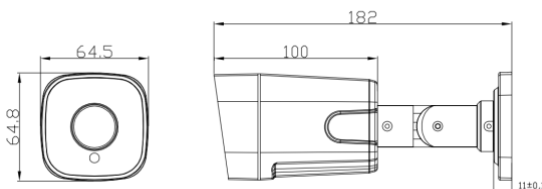

## Key Features

- Resolution 2304x1296@20fps
- Ingress Protection IP66
- 4x IR-LED + 4x Warm-LED Up to 30 Meters
- Spotlight on motion detection
- Full-Color with Dual Smart Illumination
- Support Humanoid Detection
- With built-in PoE
- Built-in Mic

## Dimensions (mm)

Specifications	
<b>Video</b>	
Image Sensor	1/ 2.9" CMOS
Max Resolution	2304x1296
Effective Pixels	3.0MP
Compression Standard	H.265 / H.264
Maximum Frame Rate	2304x1296@20fps
SNR(dB)	52dB
Bit Rate	256Kbps~8Mbps
Illumination	0Lux (IR ON)
<b>Lens</b>	
Lens	3.6mm
Viewing Angle	H: 78.5° , V: 42.8° , D:92.6°
IR-LEDs	4x IR-LED + 4x Warm-LED
IR-Distance	Up to 30 Meters
<b>Function</b>	
Motion Detection	Support
Email Alert	Support
Day& Night	Support
Recording	Support (NVR, Windows PC, Smartphone)
DHCP	Support
FTP	Not Supported
Pan/Tilt	Not Supported
SD-Card	Not Supported
Privacy Mask	Support up to 8 areas
Exposure Control	Support
Image Adjustment	Support
Auto. White Balance	Support
Image Rotation	Support (Mirror/Flip)
<b>Network</b>	
Ethernet	10M/100M Ethernet, RJ45 Port
Protocols	HTTP, TCP/IP,UDP, ICMP, RTSP, RTP, RTCP, SMTP, DHCP, DNS
Stream	2x Streams
Wi-Fi	Not Supported
LAN	Support
ONVIF	ONVIF 2.4
User	Up to 13 Users
Browser	IE8+, Chrome18+ ~ 42-
Smart Phone	iOS/Android
<b>General</b>	
Dimensions(W*H*D)	182x65x65mm
Weights	≤460g
Material	Metal
Working Temperature	-20°C~60°C
Humidity	RH 10%~90%
Power Supply	DC12V, PoE
Consumption	Day ≤3W Night ≤ 6W
Waterproof	IP66