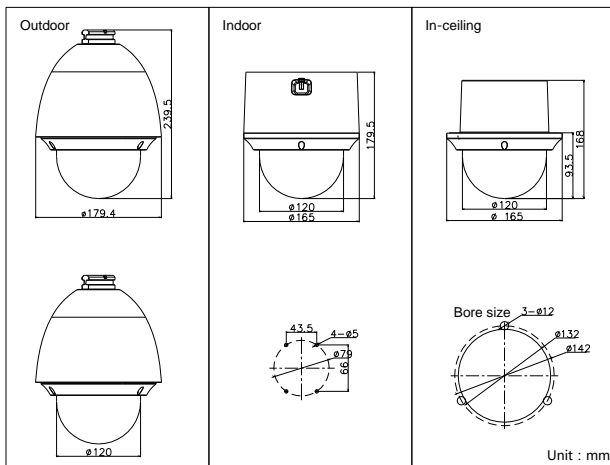

Dimensions