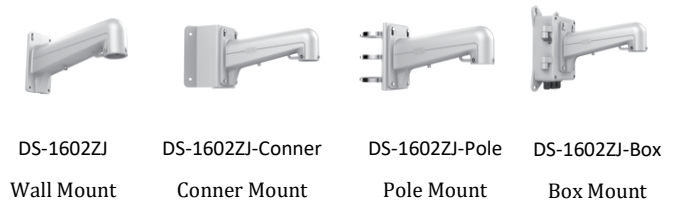

Order Models

- DS-2DE4120W-AE, PoE(802.3at, class4), 24VAC, Outdoor, IP66, IK10
- DS-2DE4120W-AE3, PoE(802.3at, class4), 24VAC, Indoor

NOTE: indoor models support ceiling or in-ceiling mount.

Dimensions

Accessories