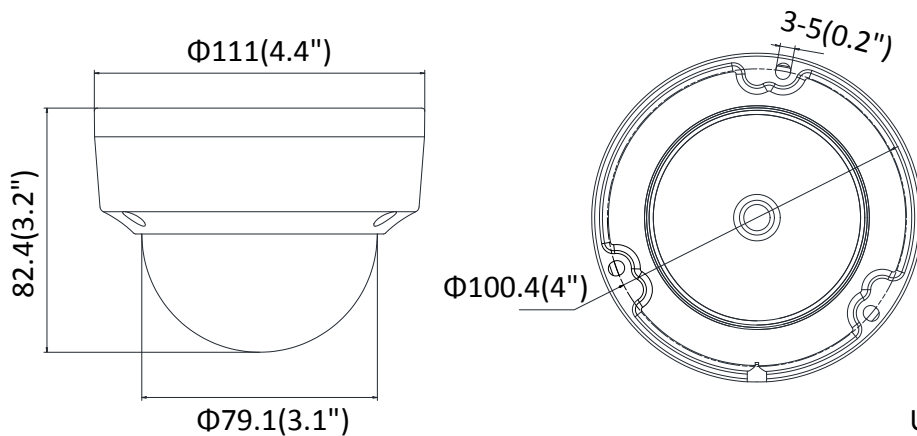

Unit: mm

Accessories

DS-1276ZJ
Corner Mount

HIKVISION®

Headquarters

No.555 Qianmo Road, Binjiang District,
Hangzhou 310051, China
T +86-571-8807-5998
overseasbusiness@hikvision.com

Hikvision USA
T +1-909-895-0400
sales.usa@hikvision.com

Hikvision Italy
T +39-0438-6902
info.it@hikvision.com

Hikvision Singapore
T +65-6684-4718
sg@hikvision.com

Hikvision Africa
T +27 (0) 0351172
sale.africa@hikvision.com

Hikvision Europe
T +31-23-55-42-770
info.eu@hikvision.com

Hikvision France
T +33(0)1-85-330-450
info.fr@hikvision.com

Hikvision Oceania
T +61-2-8599-4233
salesau@hikvision.com

Hikvision Hong Kong
T +852-2151-1761

Hikvision Middle East
T +971-4-8816086
salesme@hikvision.com

Hikvision Spain
T +34-91-737-16-55
info.es@hikvision.com

Hikvision Canada
T +1-909-895-0400
sales.usa@hikvision.com

Hikvision Russia
T +7-495-669-67-99
saleru@hikvision.com

Hikvision Poland
T +48-22-460-01-50
potand@hikvision.com

Hikvision Korea
T +82-31-731-8841
sales.korea@hikvision.com

Hikvision India
T +91-22-28469900
sales@pramahikvision.com

Hikvision UK
T +01628-902140
support.uk@hikvision.com

Hikvision Brazil
T +55 11 3318-0050
Latam.support@hikvision.com