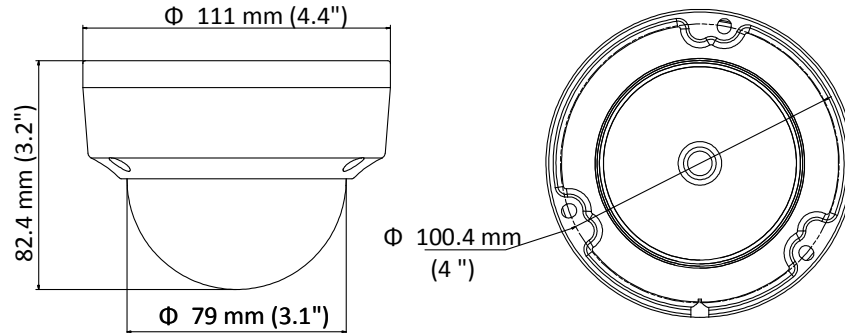

Available Models

DS-2CD1121-I

Dimension

Accessory

Distributed by

HIKVISION®

Headquarters

No.555 Qianmo Road, Binjiang District,
Hangzhou 310051, China
T +86-571-8807-5998
overseasbusiness@hikvision.com

Hikvision USA
T +1-909-895-0400
sales.usa@hikvision.com

Hikvision Europe
T +31-23-55-42-770
info.eu@hikvision.com

Hikvision Middle East
T +971-4-8816086
salesme@hikvision.com

Hikvision Russia
T +7-495-669-67-99
saleru@hikvision.com

Hikvision India
T +91-22-28469900
sales@pramahikvision.com

Hikvision Italy
T +39-0438-6902
info.it@hikvision.com

Hikvision France
T +33(0)1-85-330-450
info.fr@hikvision.com

Hikvision Spain
T +34-91-737-16-55
info.es@hikvision.com

Hikvision Poland
T +48-22-460-01-50
poland@hikvision.com

Hikvision UK
T +01628-902140
support.uk@hikvision.com

Hikvision Singapore
T +65-6684-4718
sg@hikvision.com

Hikvision Oceania
T +61-2-8599-4233
salesau@hikvision.com

Hikvision Canada
T +1-909-895-0400
sales.usa@hikvision.com

Hikvision Korea
T +82-31-731-8841
sales.korea@hikvision.com

Hikvision Brazil
T +55 11 3318-0050
Latam.support@hikvision.com

Hikvision Africa
T +27 (10) 0351172
sale.africa@hikvision.com

Hikvision Hong Kong
T +852-2151-1761