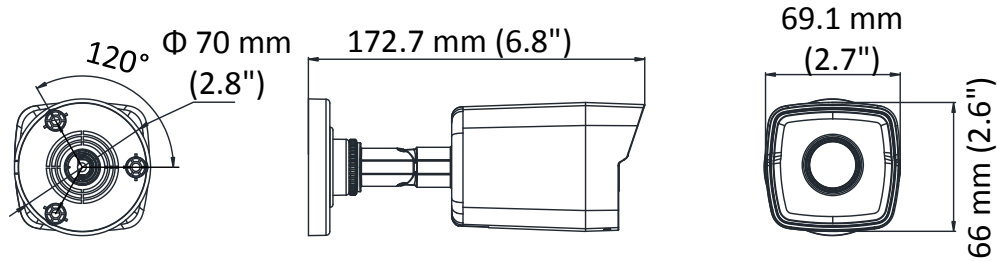

Available Models

DS-2CD1021-I

Dimension