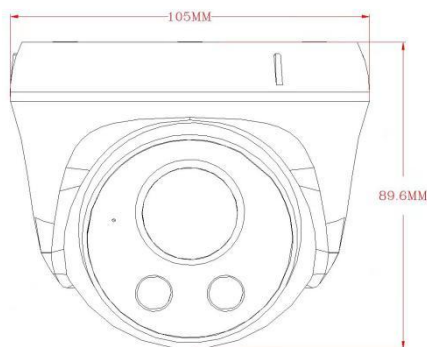

JVS-A836-HYC

2MP Full-Color Dome HD Camera

Key Features

- 1/2.9" 2.0MP CMOS Sensor
- Resolution: 1920x1080
- 2Pcs Warm LEDs, Light Range 15m.
- Support Digital Wide Dynamic Range
- Ingress Protection IP66
- Support UTC
- With built-in mic

Dimension(mm)

Specifications

Model	JVS-A836-HYC
Camera	
Image Sensor	1/2.9" CMOS Sensor
Image Resolution	1920x1080
Effective Pixels	2.0MP
TV System	PAL/NTSC
Signal mode	AHD/ TVI/ CVI/ CVBS
Electronic Shutter	Auto
S/N Ratio	≥39dB
Scanning System	Progressive Scan
Lens	
Lens	Board Lens 3.6mm/F2.0
Lens Type	Fixed
Auto Iris Support	N/A
Night Vision	
Warm LED	28μ x 2Pcs
LED Light Distance	15m.
IR Cut Filter	N/A
LED Status	Turn on below 7Lux
LED Control	Software Control
Day & Night	Full Color
Camera Features	
OSD Menu Language	Optional
White Balance	Auto
Gain Control	Auto
Noise Reduction	3D DNR
Picture Adjustment	N/A
WDR	DWDR
OSD Support	Optional
Audio	Built-in mic
UTC	Optional
General	
Housing	Plastic
Bracket	Yes
Bracket	Yes
Operation Temperature	-10°C ~ 50°C
Working Humidity	10% ~ 90%
Dimension	105x90mm
Weight	≤160g