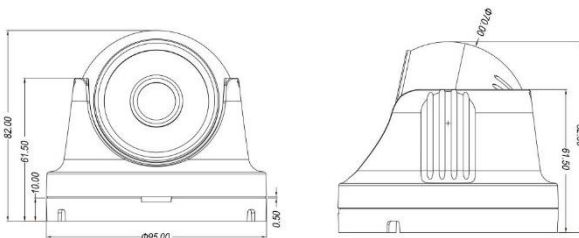

## Key Features

- 1/3" 2.0MP CMOS Sensor
- Full HD resolution 1920 x 1080
- 15Pcs IR LEDs, IR Range 20m.
- Support TVI, AHD, CVI, CVBS output
- UTC Coaxial Control
- Easy installation, HD video transfer over coaxial cable

## Dimension(mm)

## Specifications

Model	JVS-A835-YWC
<b>Camera</b>	
Image Sensor	1/3" CMOS Sensor
Image Resolution	1920x1080
Effective Pixels	2.0MP
TV System	PAL/NTSC
Electronic Shutter	Auto
S/N Ratio	≥50dB
Min. Illumination	0.05Lux@ (F2.0, AGC ON), 0LUX with IR
Scanning System	Progressive Scan
<b>Lens</b>	
Lens	Board Lens 4mm/F2.0
Lens Type	Fixed
Auto Iris Support	N/A
<b>Night Vision</b>	
Infrared SMD LED	10μ x 15 Pcs.
Infrared Distance	20m.
IR Cut Filter	Yes
IR Status	Under 10 Lux by CDS
IR Power On	CDS Auto Control
Day & Night	Auto (ICR) / Color / B&W
<b>Camera Features</b>	
OSD Menu Language	Support
White Balance	Auto
Gain Control	Auto
Noise Reduction	N/A
Picture Adjustment	N/A
WDR	N/A
OSD Support	Not Support
UTC	Support
<b>General</b>	
Housing	Plastic
Bracket	Yes
Operation Temperature	-20°C ~60°C
Working Humidity	10% ~ 90%
Power Source	DC12V±10%, 250mA
Dimension	100x100x85mm
Weight	≤190g